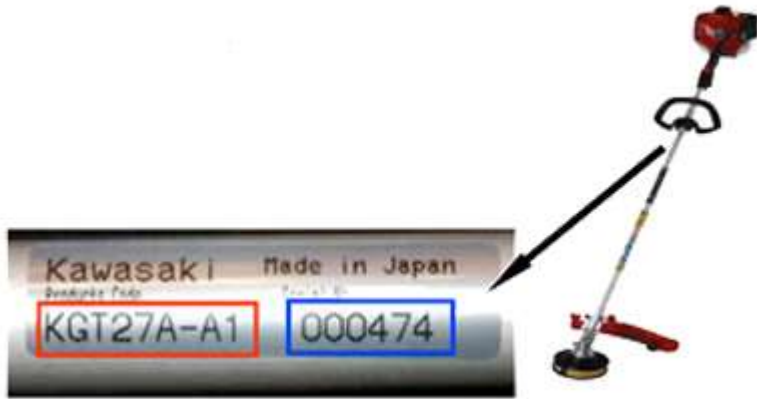

Kawasaki String Trimmers

The model number and serial number on a Kawasaki String trimmer is located on the shaft of the equipment.