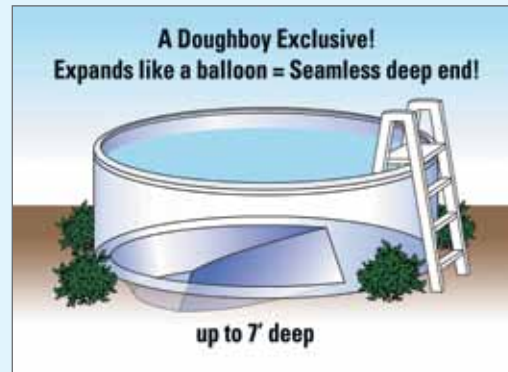

A Size For Any Backyard

An excellent assortment of pool sizes to perfectly match your backyard.

Round	Oval
12' • 16'	20' x 12' • 24' x 12' • 28' x 12'
18' • 21'	32' x 12' • 24' x 16' • 28' x 16'
24' • 28'	32' x 16' • 34' x 18' • 38' x 18'
32'	41' x 21'

By special order: 40' x 16' and 44' x 12'

Important: Misuse of your pool may result in crippling injury and/or other dangers to life and health. Do not dive or jump. Do not use slides, diving boards, or any other platform or object which can be used for improper pool entry. Use only an above-ground swimming pool ladder to enter or exit your pool. It is your responsibility to secure your pool against unauthorized, unsupervised or unintentional entry.

Change of Design: Doughboy Recreational expressly reserves the right to change or modify the design and construction of any product in due course of our manufacturing without incurring any obligation or liability to furnish or install such changes or modifications on products previously or subsequently sold.

Doughboy Recreational is in no way affiliated with any professional pool installer. If you have the pool installed by others, please supervise to be sure they comply with proper installation techniques as shown.

Visit our website at www.doughboypools.com

Doughboy Recreational • 315 N Sebastian • West Helena, AR 72390 • 866-DOUGHBOY